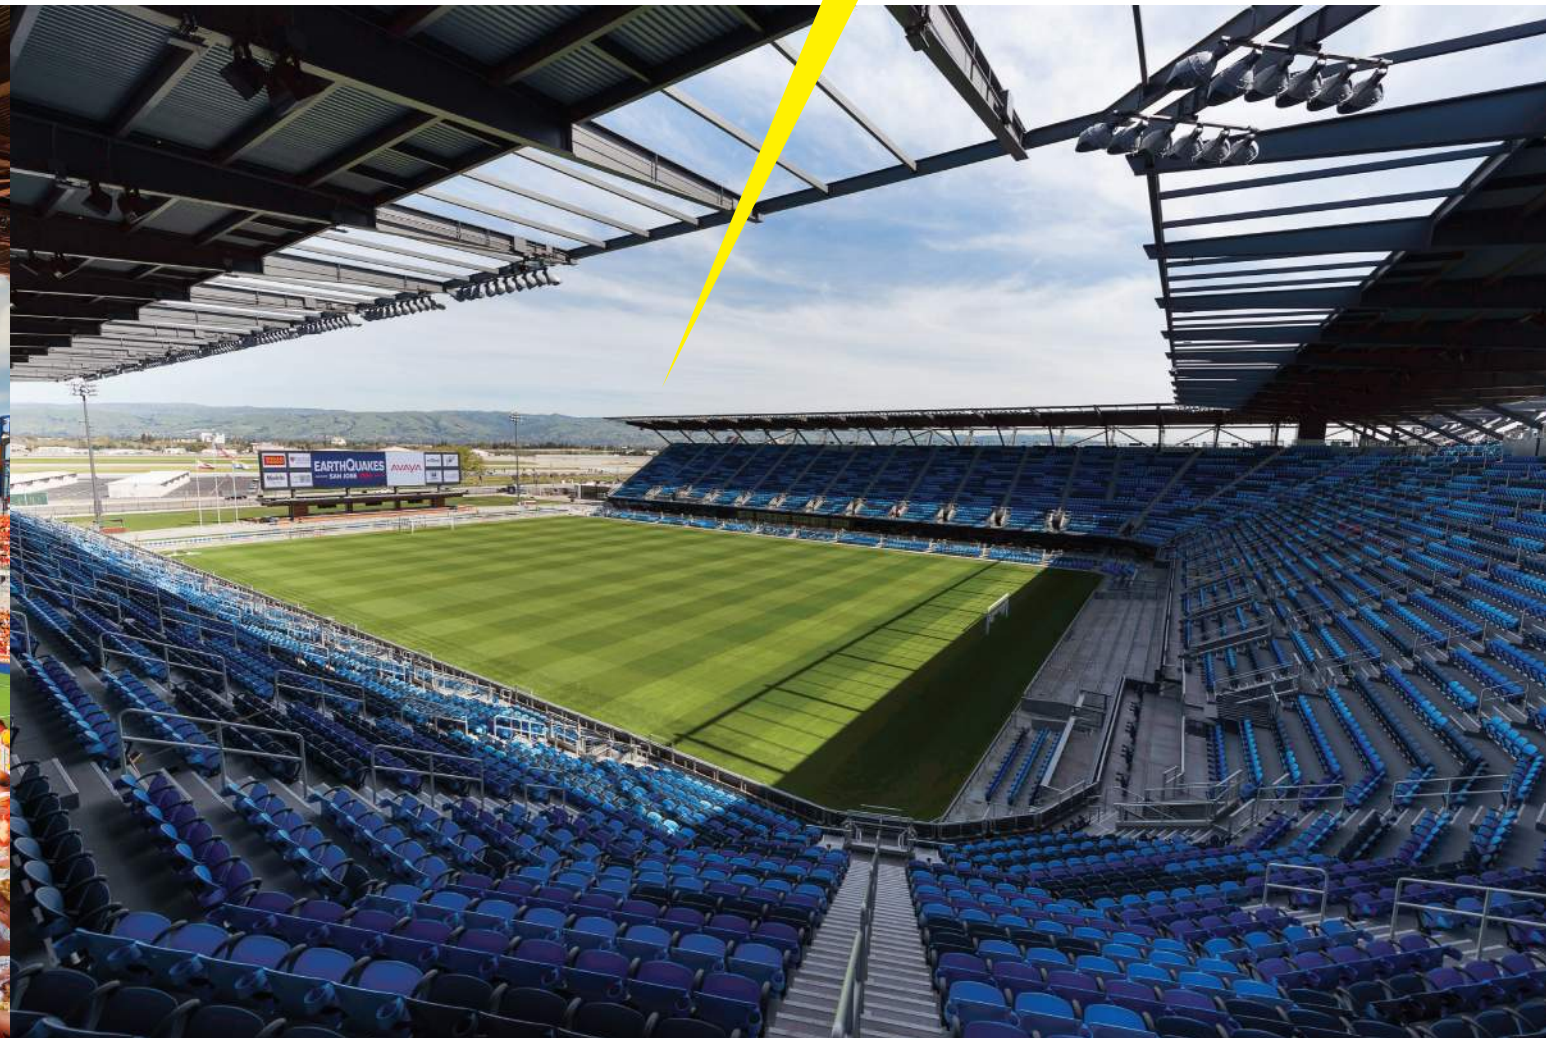

AVIVA STADIUM -
DUBLIN